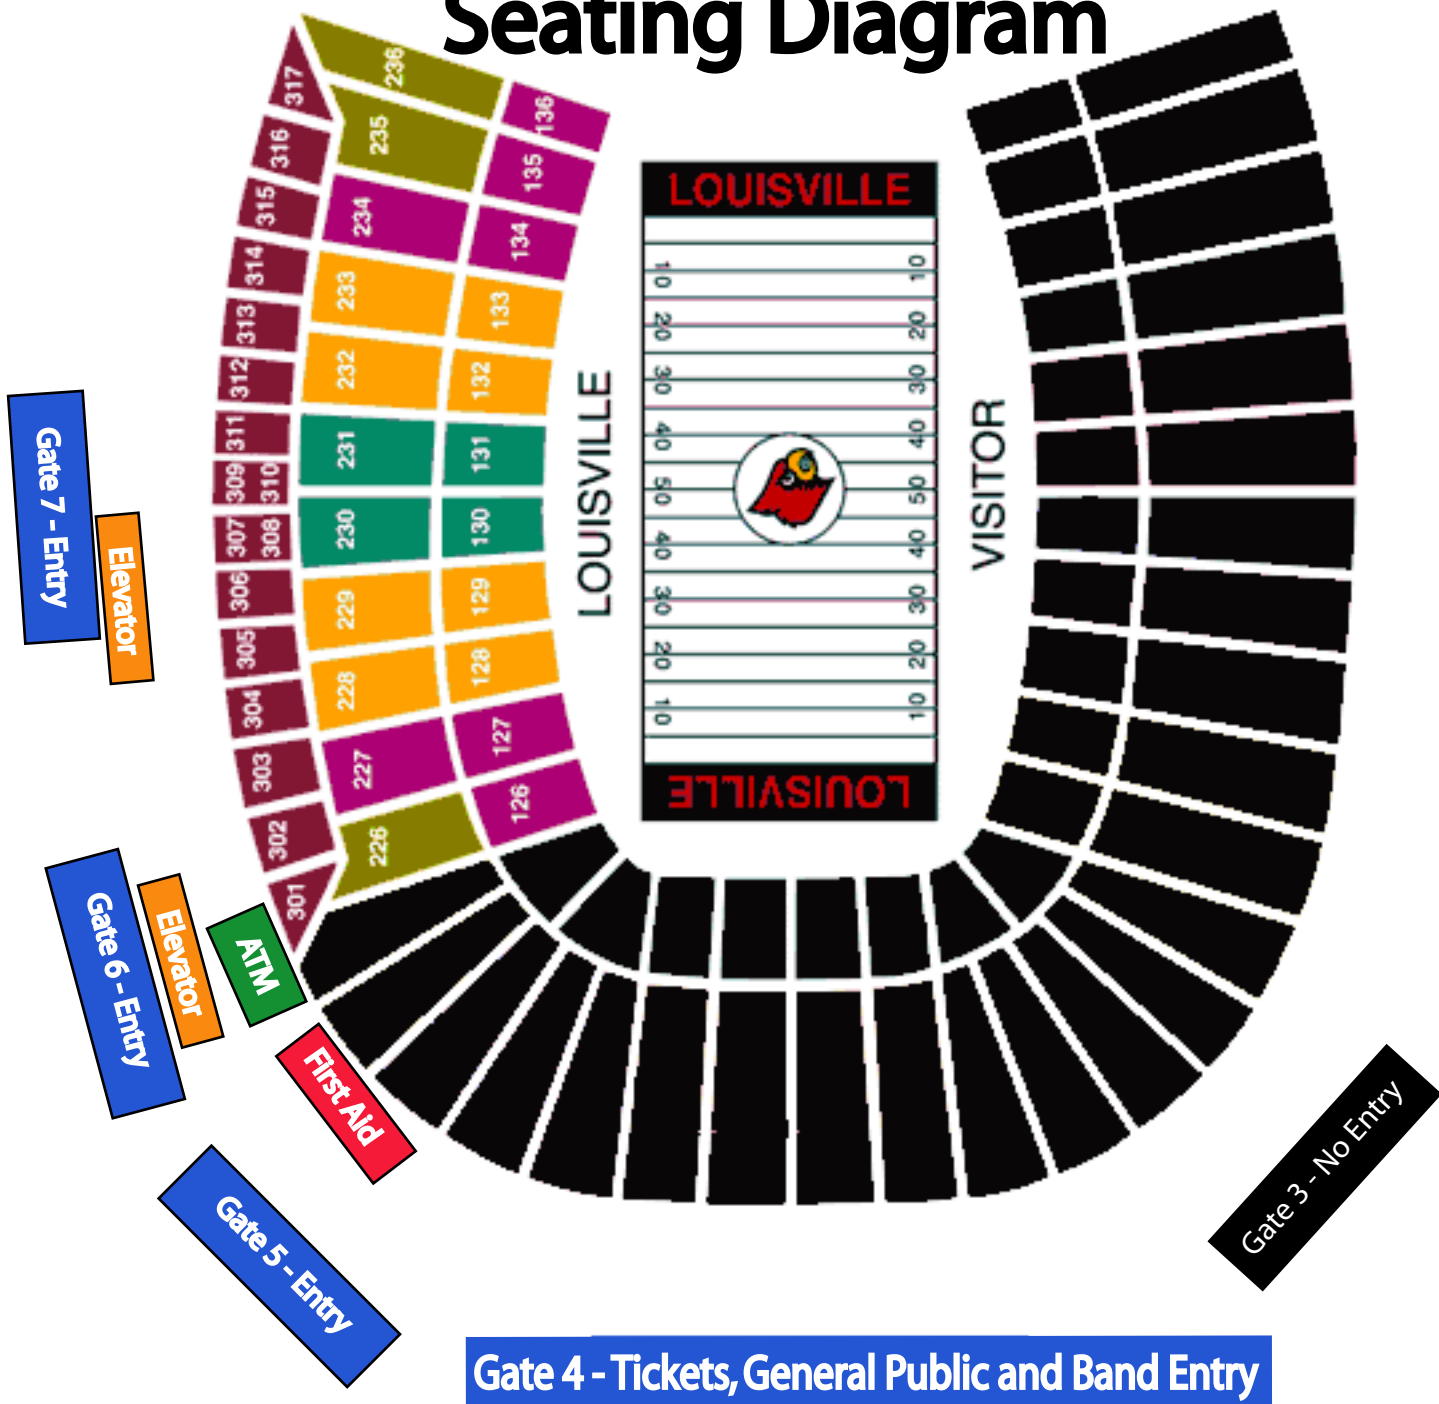

Papa John's Cardinal Stadium Seating Diagram

Parking

Central Ave.

Floyd St.