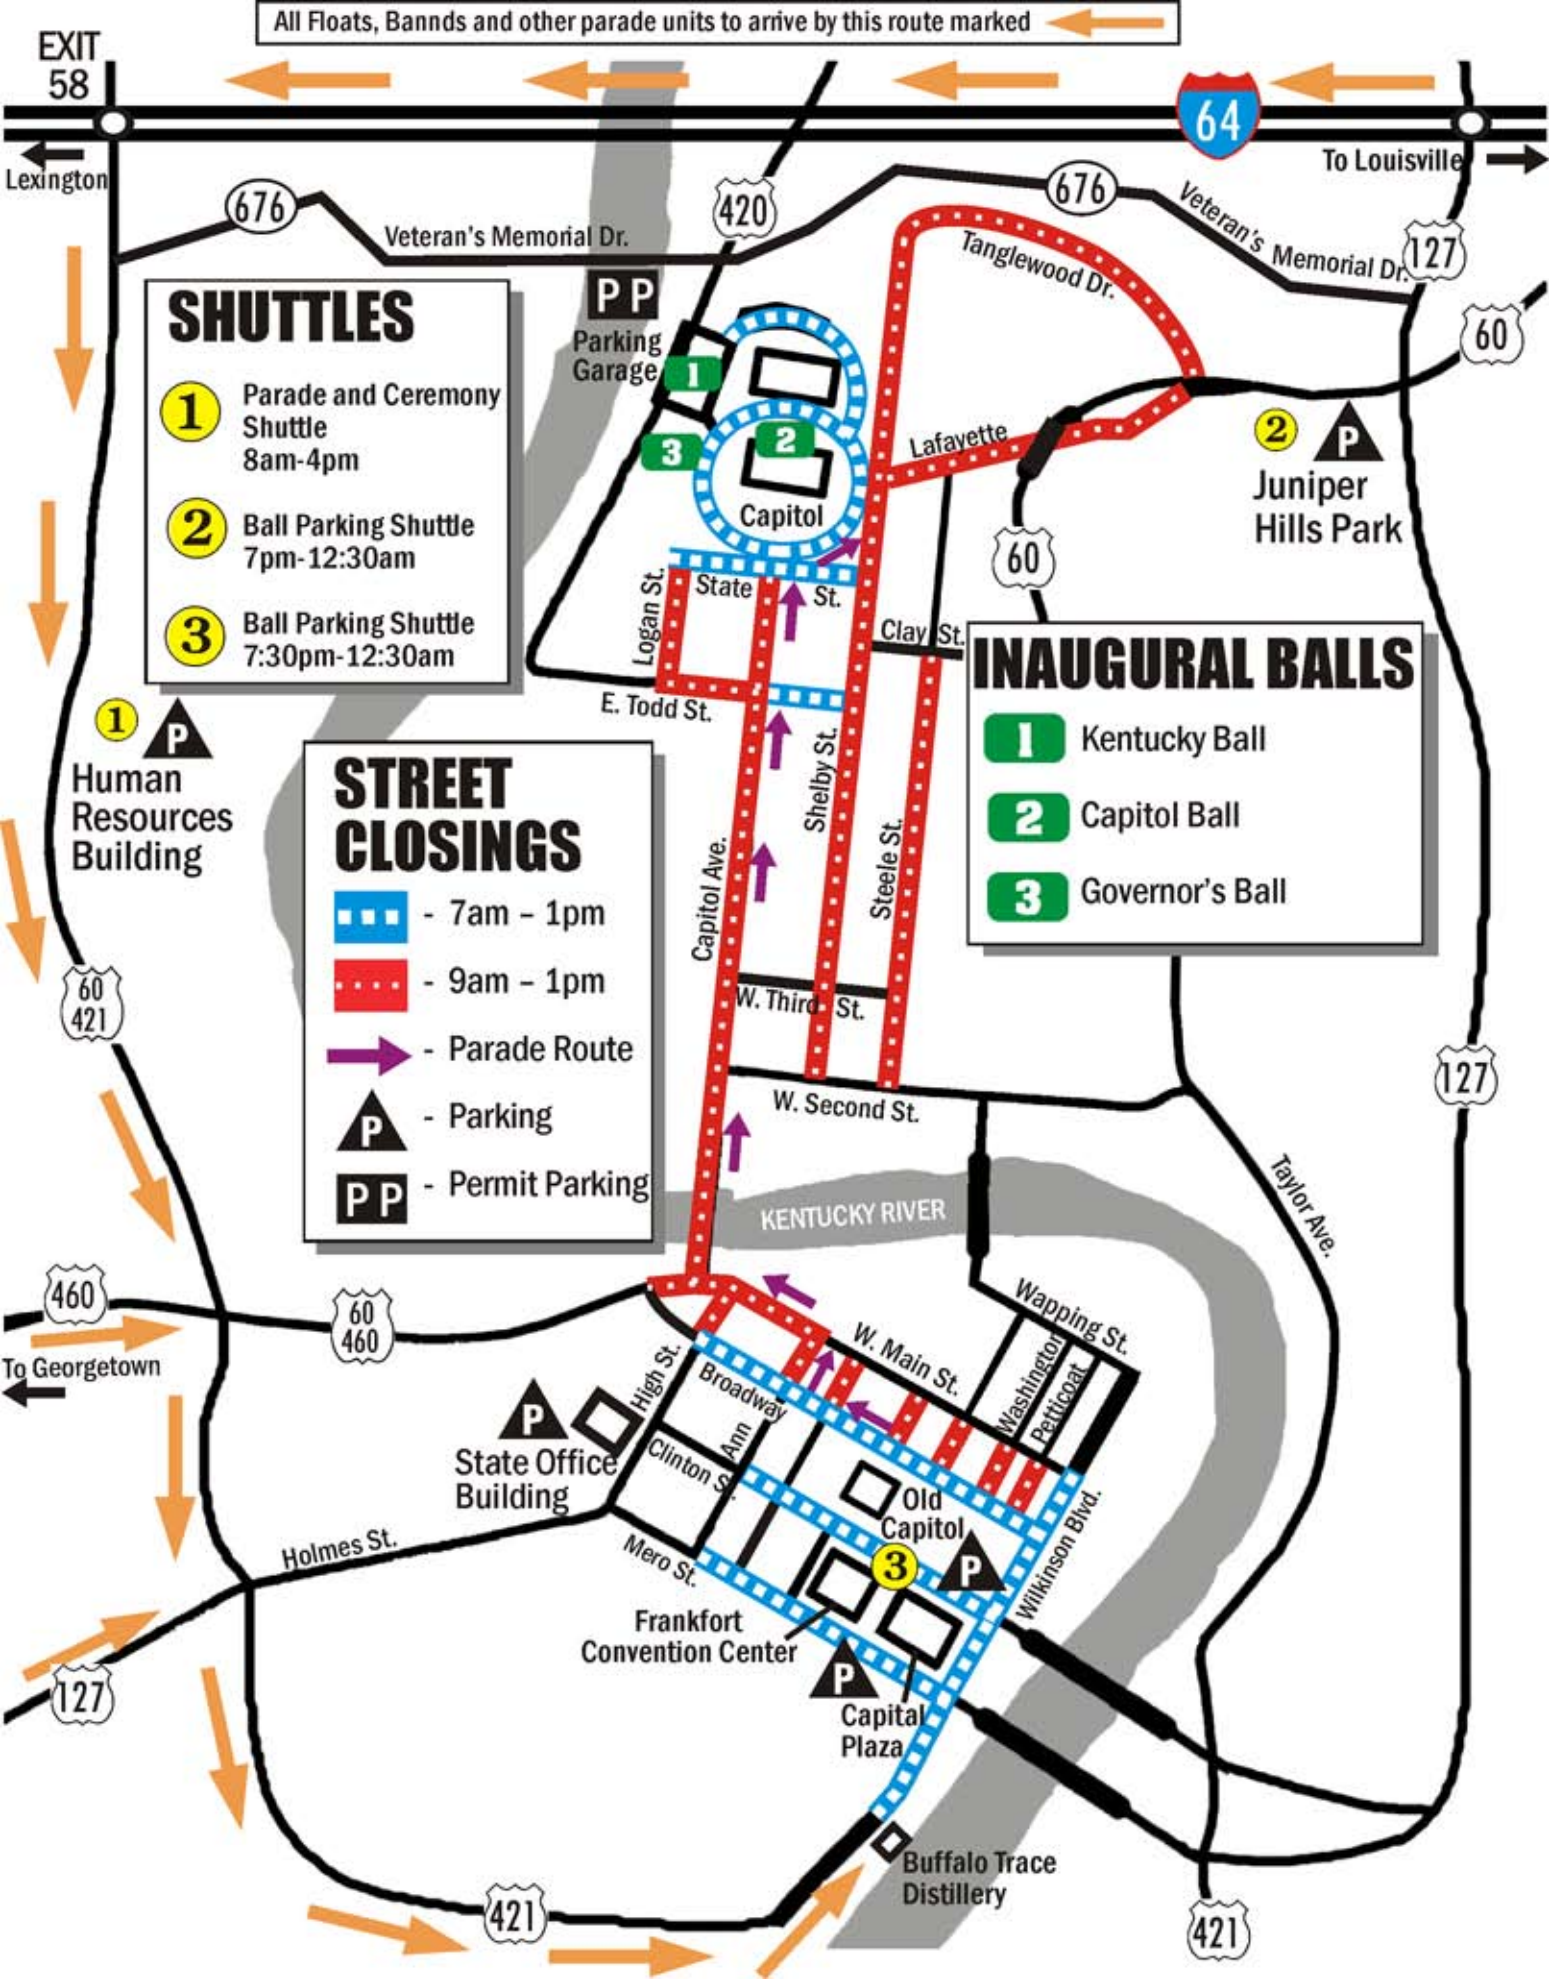

All Floats, Bands and other parade units to arrive by this route marked

SHUTTLES

- 1** Parade and Ceremony Shuttle
8am-4pm
- 2** Ball Parking Shuttle
7pm-12:30am
- 3** Ball Parking Shuttle
7:30pm-12:30am

STREET CLOSINGS

-  - 7am - 1pm
-  - 9am - 1pm
-  - Parade Route
-  - Parking
-  - Permit Parking

INAUGURAL BALLS

- 1** Kentucky Ball
- 2** Capitol Ball
- 3** Governor's Ball

EXIT 58
Lexington

64
To Louisville

127

460

60
460

To Georgetown

KENTUCKY RIVER

Taylor Ave.

P
State Office Building

Wapping St.
Washington
Petticoat

Holmes St.

Frankfort Convention Center

W. Main St.

Old Capitol

Capital Plaza

Buffalo Trace Distillery

127

421