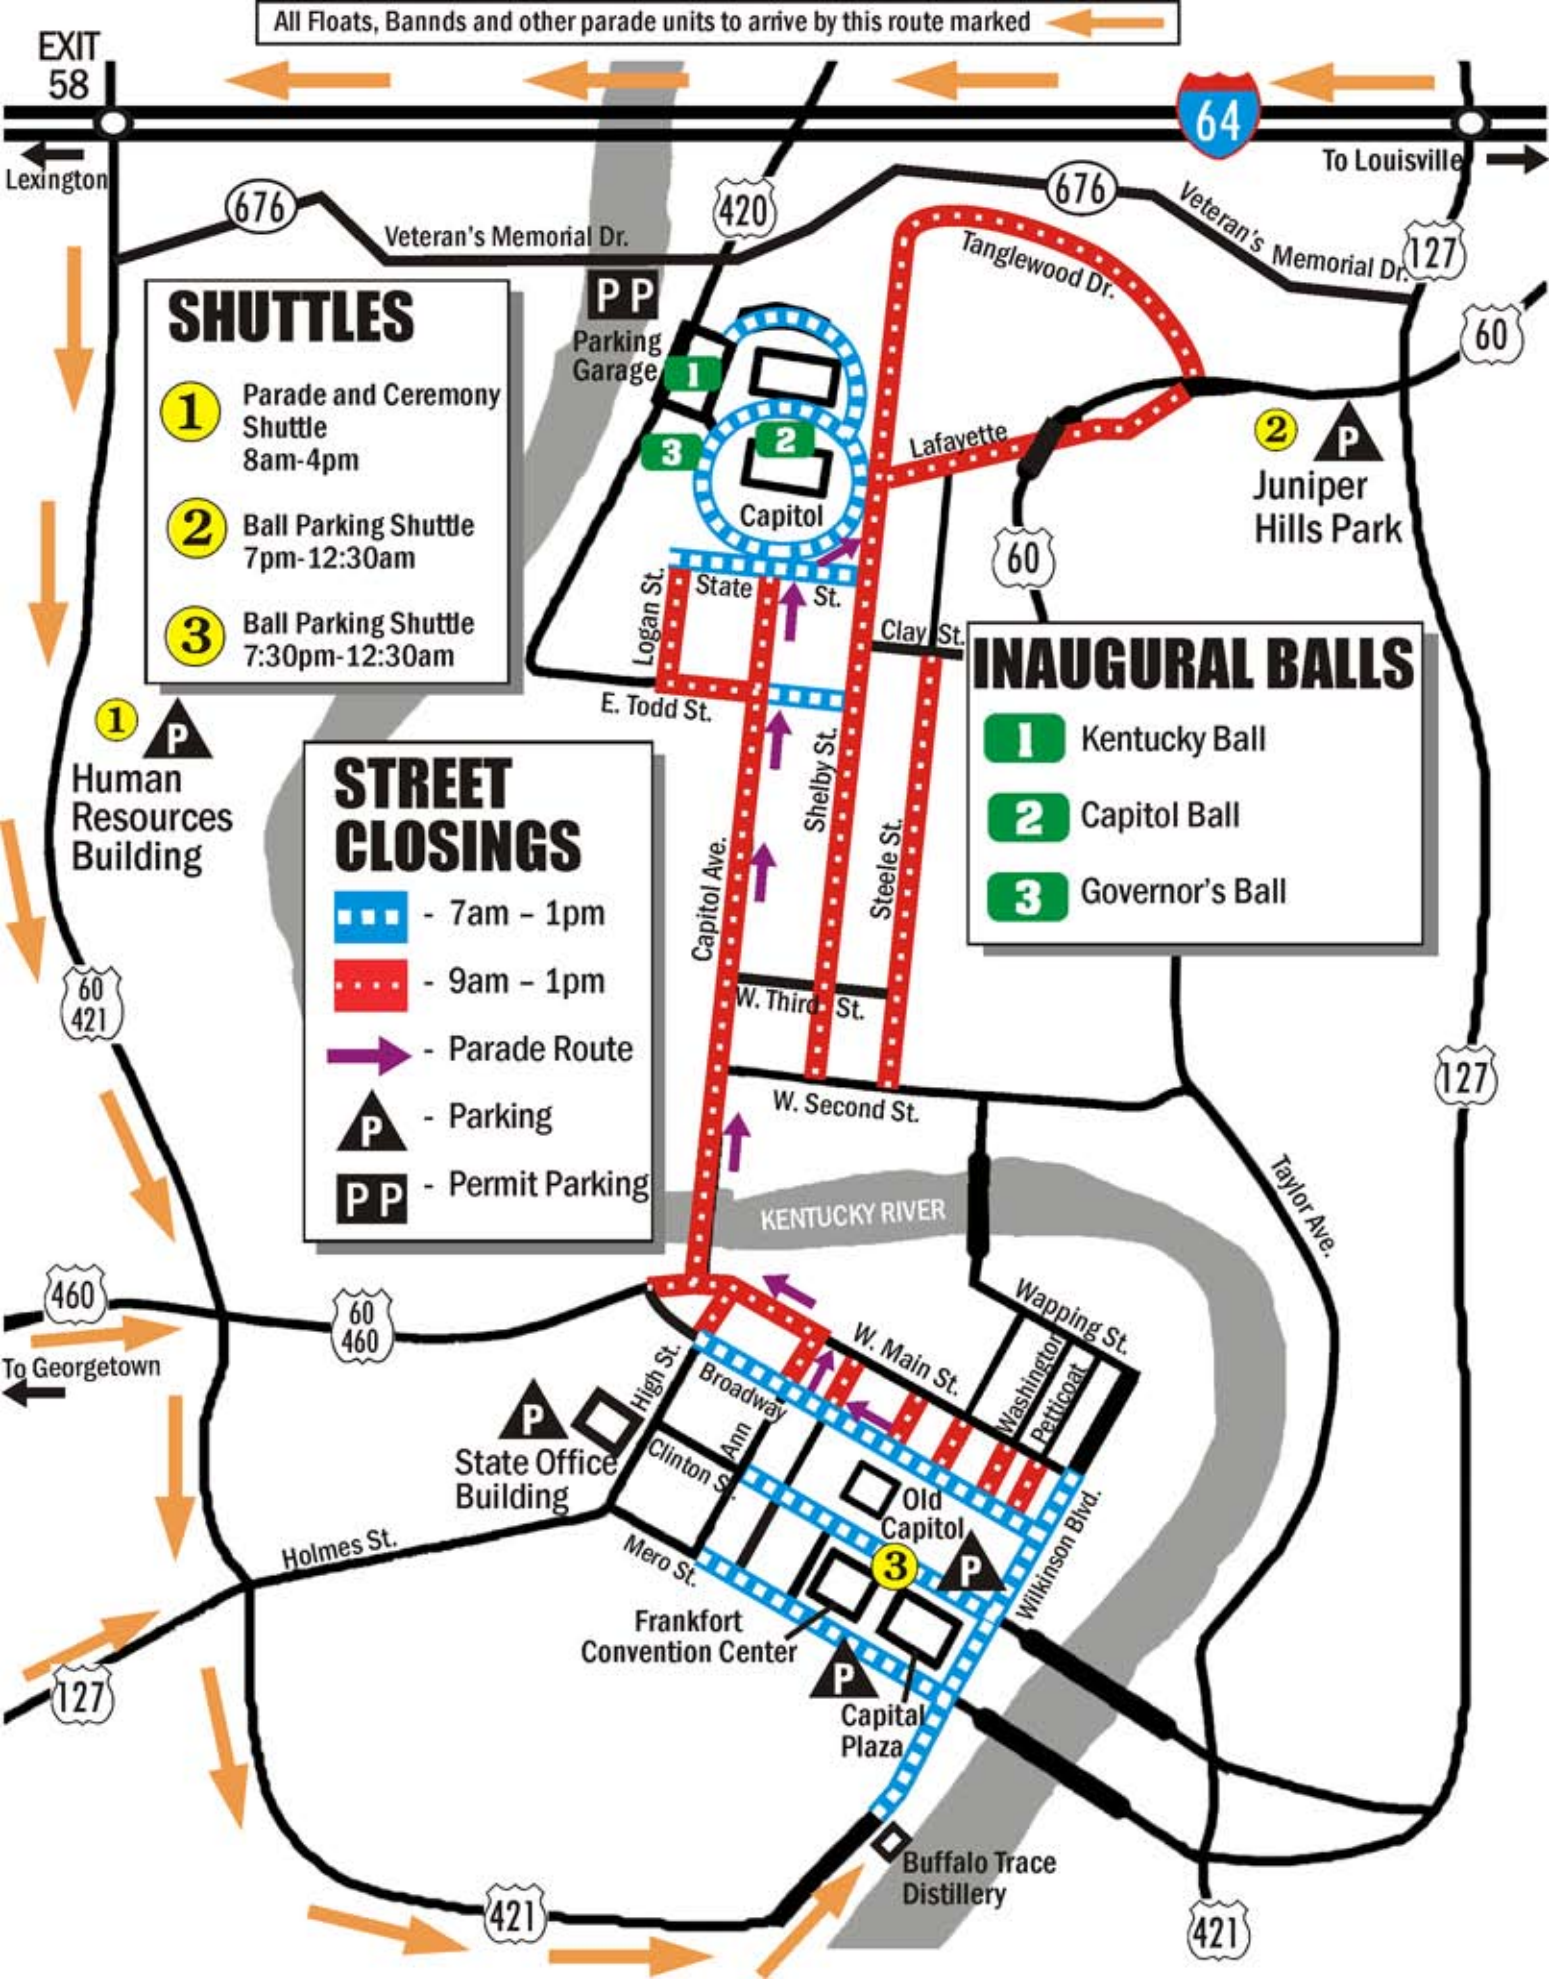

All Floats, Bands and other parade units to arrive by this route marked

# SHUTTLES

- 1** Parade and Ceremony Shuttle  
8am-4pm
- 2** Ball Parking Shuttle  
7pm-12:30am
- 3** Ball Parking Shuttle  
7:30pm-12:30am

# STREET CLOSINGS

-  - 7am - 1pm
-  - 9am - 1pm
-  - Parade Route
-  - Parking
-  - Permit Parking

Buffalo Trace Distillery

To Georgetown