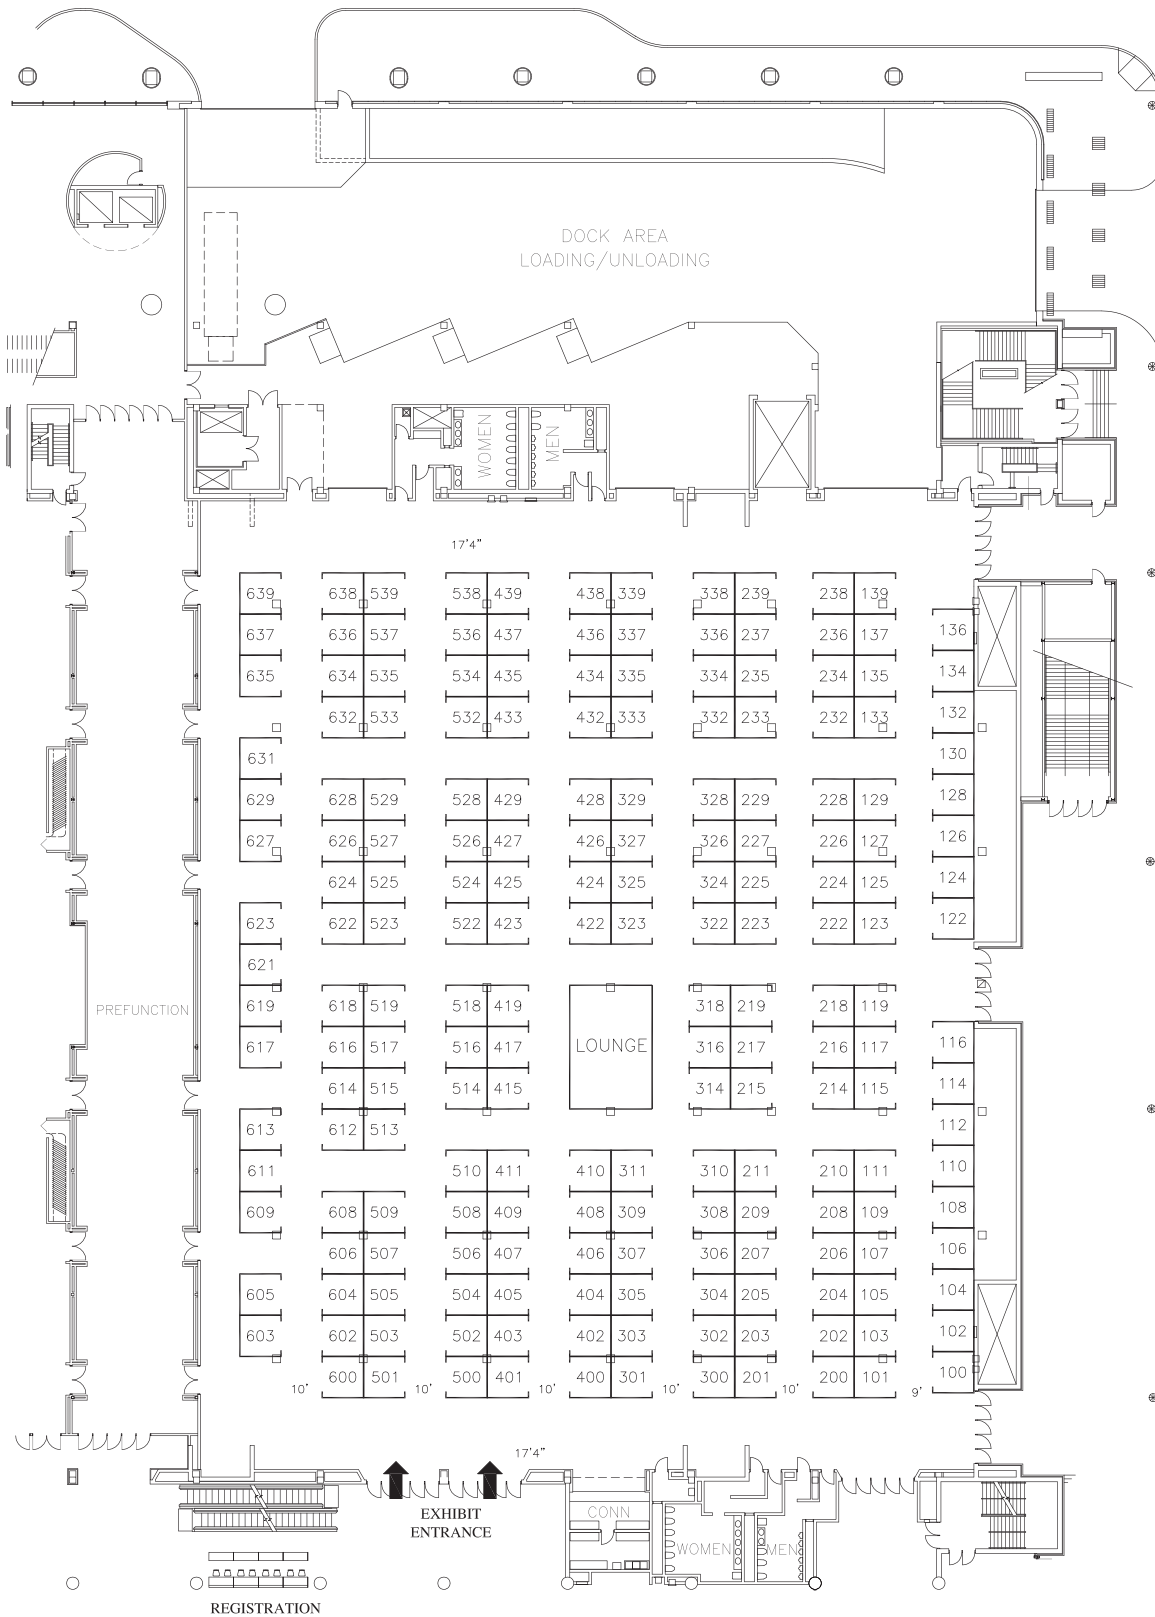

KENTUCKY INTERNATIONAL CONVENTION CENTER

LOUISVILLE, KENTUCKY

THIRD STREET

KENTUCKY MUSIC EDUCATORS ASSOCIATION

FEBRUARY 2009